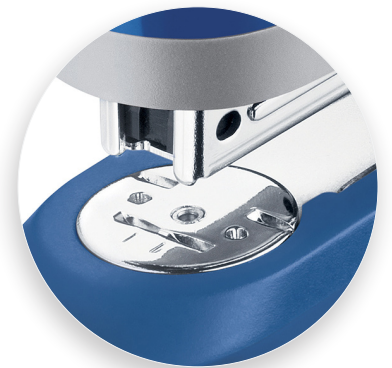

## Compact Stapler

The compact Novus E25 Stapler offers easy, hassle-free stapling of up to 25 sheets. It features a precision staple guide for durability and jam protection. This versatile German engineered stapler fits comfortably in the palm of your hand and is ideal for the home or office.

*Rotating anvil for stapling, temporary pinning, or tacking.*

### Features | Benefits

- Metal internal components increases performance and durability
- Precision staple guide produces even pressure for reliable jam protection
- Use it 3 Ways- Staple | Temporary Pin | Tack
- Gentle pressure allows for easy operation
- Lightweight for hand-held stapling
- Quick and easy top loading of staples
- Integrated staple remover
- German engineered for quality and durability