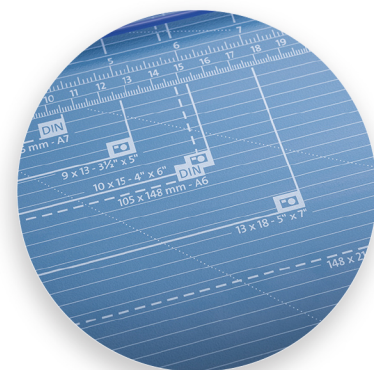

Dahle 556

Professional Rotary Trimmer

The Dahle 556 Professional Rotary Trimmer with a 37" cut length is designed for precision and accuracy. It features a ground self-sharpening blade that cuts in both directions, a dual-barrel guide bar for strength, and an automatic clamp to prevent shifting. This German engineered cutter is ultra-precise and ideal for trimming paper, photos, and cardstock.

Features | Benefits

- Self-sharpening blade cuts in both directions
- Dual-barrel aluminum guide bar provides strength and accuracy
- Automatic clamp holds work securely and prevents shifting
- Ground steel blade is encased in a protective housing for safety
- Sturdy metal base with non-slip rubber feet
- Screened inch, metric and angled guides for easy alignment
- Space-saving upright storage with kick-stand endcaps
- Adjustable magnetic alignment guide for sizing cuts
- German engineered for precision and accuracy

Self-sharpening system maintains a perfectly honed blade.

Easily align work with screened inch, metric, and angled guide lines.

Cut Length

Sheet Capacity

Self Sharpening

Automatic Paper Clamp

Alignment Guide

Metal Base

German Engineered

With a sturdy design and a 37" cutting length, this trimmer is ideal for posters, banners, and oversized photos.

The dual-barrel aluminum guide bar provides stability for cutting thicker materials.