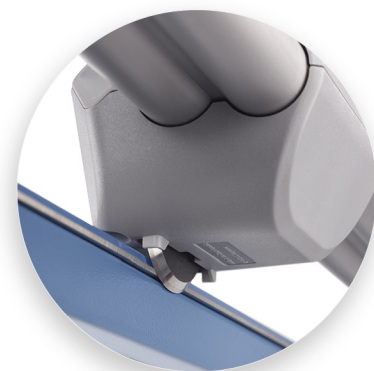

Dahle 556

Professional Rotary Trimmer

The Dahle 556 Professional Rotary Trimmer with a 37" cut length is designed for precision and accuracy. It features a ground self-sharpening blade that cuts in both directions, a dual-barrel guide bar for strength, and an automatic clamp to prevent shifting. This German engineered cutter is ultra-precise and ideal for trimming paper, photos, and cardstock.

Features | Benefits

- Self-sharpening blade cuts in both directions
- Dual-barrel aluminum guide bar provides strength and accuracy
- Automatic clamp holds work securely and prevents shifting
- Ground steel blade is encased in a protective housing for safety
- Sturdy metal base with non-slip rubber feet
- Screened inch, metric and angled guides for easy alignment
- Space-saving upright storage with kick-stand endcaps
- Adjustable magnetic alignment guide for sizing cuts
- German engineered for precision and accuracy

Self-sharpening system maintains a perfectly honed blade.

Easily align work with screened inch, metric, and angled guide lines.

Cut Length

Sheet Capacity

Self Sharpening

Automatic Paper Clamp

Alignment Guide

Metal Base

German Engineered

With a sturdy design and a 37" cutting length, this trimmer is ideal for posters, banners, and oversized photos.

The dual-barrel aluminum guide bar provides stability for cutting thicker materials.