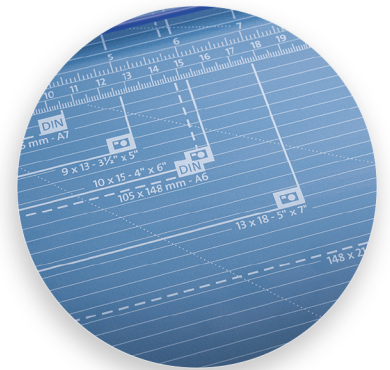

Dahle 556

Professional Rotary Trimmer

The Dahle 556 Professional Rotary Trimmer with a 37" cut length is designed for precision and accuracy. It features a ground self-sharpening blade that cuts in both directions, a dual-barrel guide bar for strength, and an automatic clamp to prevent shifting. This German engineered cutter is ultra-precise and ideal for trimming paper, photos, and cardstock.

Features | Benefits

- Self-sharpening blade cuts in both directions
- Dual-barrel aluminum guide bar provides strength and accuracy
- Automatic clamp holds work securely and prevents shifting
- Ground steel blade is encased in a protective housing for safety
- Sturdy metal base with non-slip rubber feet
- Screened inch, metric and angled guides for easy alignment
- Space-saving upright storage with kick-stand endcaps
- Adjustable magnetic alignment guide for sizing cuts
- German engineered for precision and accuracy

Self-sharpening system maintains a perfectly honed blade.

Easily align work with screened inch, metric, and angled guide lines.

Cut Length

Sheet Capacity

Self Sharpening

Automatic Paper Clamp

Alignment Guide

Metal Base

German Engineered

With a sturdy design and a 37" cutting length, this trimmer is ideal for posters, banners, and oversized photos.

The dual-barrel aluminum guide bar provides stability for cutting thicker materials.