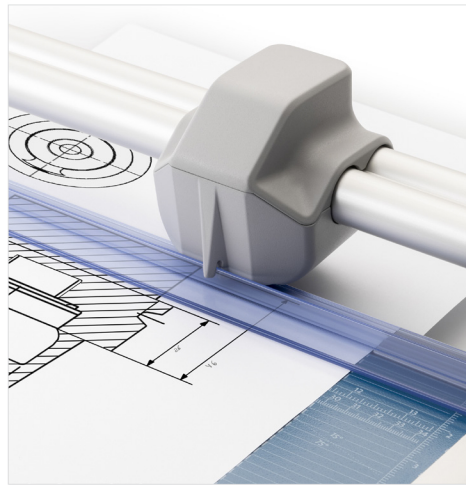

Dahle 556

Professional Rotary Trimmer

The Dahle 556 Professional Rotary Trimmer with a 37" cut length is designed for precision and accuracy. It features a ground self-sharpening blade that cuts in both directions, a dual-barrel guide bar for strength, and an automatic clamp to prevent shifting. This German engineered cutter is ultra-precise and ideal for trimming paper, photos, and cardstock.

Features | Benefits

- Self-sharpening blade cuts in both directions
- Dual-barrel aluminum guide bar provides strength and accuracy
- Automatic clamp holds work securely and prevents shifting
- Ground steel blade is encased in a protective housing for safety
- Sturdy metal base with non-slip rubber feet
- Screened inch, metric and angled guides for easy alignment
- Space-saving upright storage with kick-stand endcaps
- Adjustable magnetic alignment guide for sizing cuts
- German engineered for precision and accuracy

Self-sharpening system maintains a perfectly honed blade.

Easily align work with screened inch, metric, and angled guide lines.

Cut Length

Sheet Capacity

Self Sharpening

Automatic Paper Clamp

Alignment Guide

Metal Base

German Engineered

With a sturdy design and a 37" cutting length, this trimmer is ideal for posters, banners, and oversized photos.

The dual-barrel aluminum guide bar provides stability for cutting thicker materials.