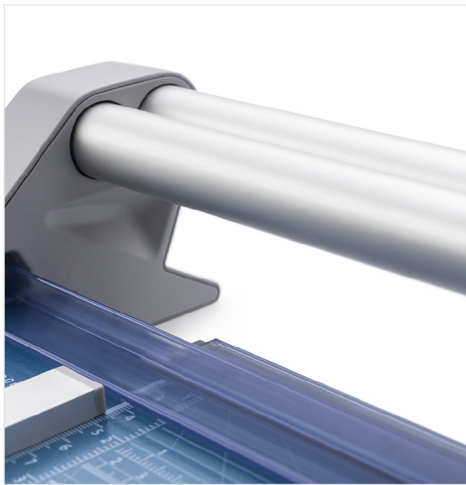

Dahle 556

Professional Rotary Trimmer

The Dahle 556 Professional Rotary Trimmer with a 37" cut length is designed for precision and accuracy. It features a ground self-sharpening blade that cuts in both directions, a dual-barrel guide bar for strength, and an automatic clamp to prevent shifting. This German engineered cutter is ultra-precise and ideal for trimming paper, photos, and cardstock.

Features | Benefits

- Self-sharpening blade cuts in both directions
- Dual-barrel aluminum guide bar provides strength and accuracy
- Automatic clamp holds work securely and prevents shifting
- Ground steel blade is encased in a protective housing for safety
- Sturdy metal base with non-slip rubber feet
- Screened inch, metric and angled guides for easy alignment
- Space-saving upright storage with kick-stand endcaps
- Adjustable magnetic alignment guide for sizing cuts
- German engineered for precision and accuracy

Self-sharpening system maintains a perfectly honed blade.

Easily align work with screened inch, metric, and angled guide lines.

Cut Length

Sheet Capacity

Self Sharpening

Automatic Paper Clamp

Alignment Guide

Metal Base

German Engineered

With a sturdy design and a 37" cutting length, this trimmer is ideal for posters, banners, and oversized photos.

The dual-barrel aluminum guide bar provides stability for cutting thicker materials.