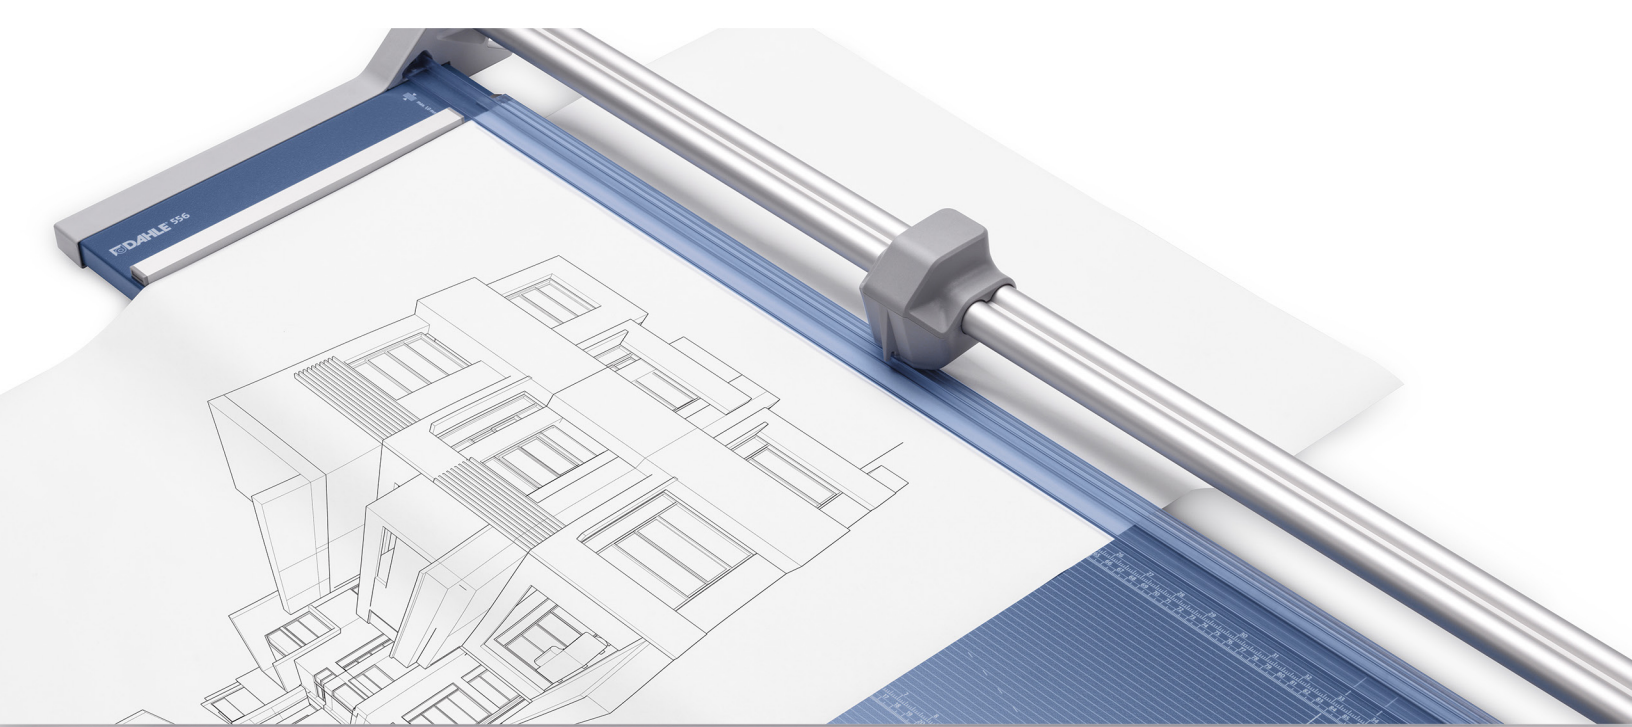

Dahle 556

Professional Rotary Trimmer

The Dahle 556 Professional Rotary Trimmer with a 37" cut length is designed for precision and accuracy. It features a ground self-sharpening blade that cuts in both directions, a dual-barrel guide bar for strength, and an automatic clamp to prevent shifting. This German engineered cutter is ultra-precise and ideal for trimming paper, photos, and cardstock.

Features | Benefits

- Self-sharpening blade cuts in both directions
- Dual-barrel aluminum guide bar provides strength and accuracy
- Automatic clamp holds work securely and prevents shifting
- Ground steel blade is encased in a protective housing for safety
- Sturdy metal base with non-slip rubber feet
- Screened inch, metric and angled guides for easy alignment
- Space-saving upright storage with kick-stand endcaps
- Adjustable magnetic alignment guide for sizing cuts
- German engineered for precision and accuracy

Self-sharpening system maintains a perfectly honed blade.

Easily align work with screened inch, metric, and angled guide lines.

Cut Length

Sheet Capacity

Self Sharpening

Automatic Paper Clamp

Alignment Guide

Metal Base

German Engineered

With a sturdy design and a 37" cutting length, this trimmer is ideal for posters, banners, and oversized photos.

The dual-barrel aluminum guide bar provides stability for cutting thicker materials.