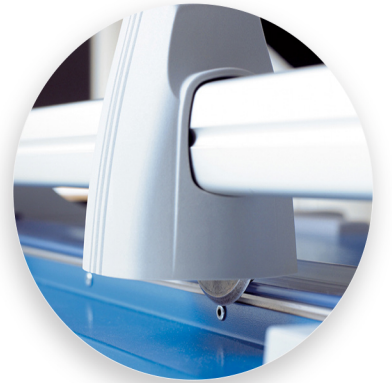

Dahle 472

Premium Rotary Trimmer

The Dahle 472 Premium Rotary Trimmer with a 72" cut length is designed for precision trimming of thicker material. It features a ground self-sharpening blade, an extruded aluminum guide bar for strength, and an automatic clamp to prevent shifting. This German engineered cutter is ultra-precise and ideal for trimming paper, cardstock, and matboard.

Self-sharpening system maintains a perfectly honed blade.

Features | Benefits

- Self-sharpening blade cuts in both directions
- Dual cylinder aluminum guide bar for strength in trimming thicker material
- Automatic clamp holds work securely and prevents shifting
- Sturdy metal base provides a solid foundation
- Ground steel blade is encased in protective housing for safety
- German engineered for precise trimming
- Cuts up to 12 sheets of paper at a time
- Screened inch, metric, and angle guides for easy alignment
- Adjustable alignment guide for repetitive cutting
- Perfect for trimming large format paper, photographs, and cardstock

Easily align work with screened inch, metric, and angled guide lines.

Cut Length

Sheet Capacity

Self Sharpening

Automatic Paper Clamp

Alignment Guide

Metal Base

German Engineered

With a self-sharpening blade and a sturdy metal base, this precision cutter is ideal for trimming paper, photos, cardstock, and matboard.

Dual cylinder aluminum guide bar keeps cutting head straight and stable while trimming.