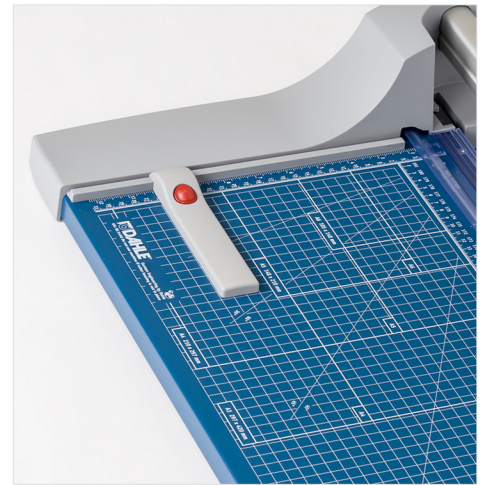

Metal base provides a stable cutting foundation that won't warp or crack.

Dahle 472 Premium Rotary Trimmer

Cutting Length	Sheet Capacity	Dimensions (length x width x height)	Warranty
72"	12 Sheets	79.5" x 15.125" x 4"	Lifetime (excludes blade)

BINDING 101

(866)537-2244 | info@buy101.com
www.binding101.com