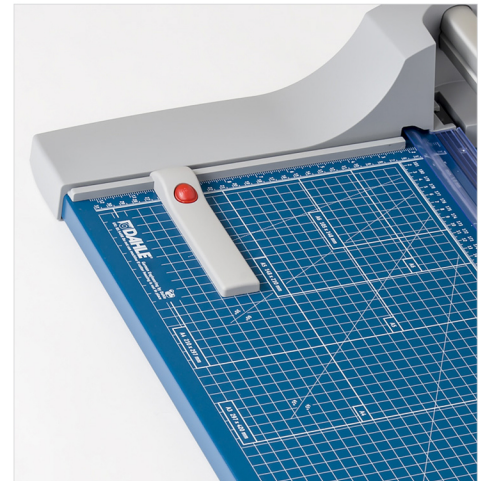

Metal base provides a stable cutting foundation that won't warp or crack.

Dahle 446 Premium Rotary Trimmer

Cutting Length	Sheet Capacity	Dimensions (length x width x height)	Warranty
36"	22 Sheets	44.125" x 15.125" x 4"	Lifetime (excludes blade)

BINDING 101

www.binding101.com
info@buy101.com | (866) 537-2244