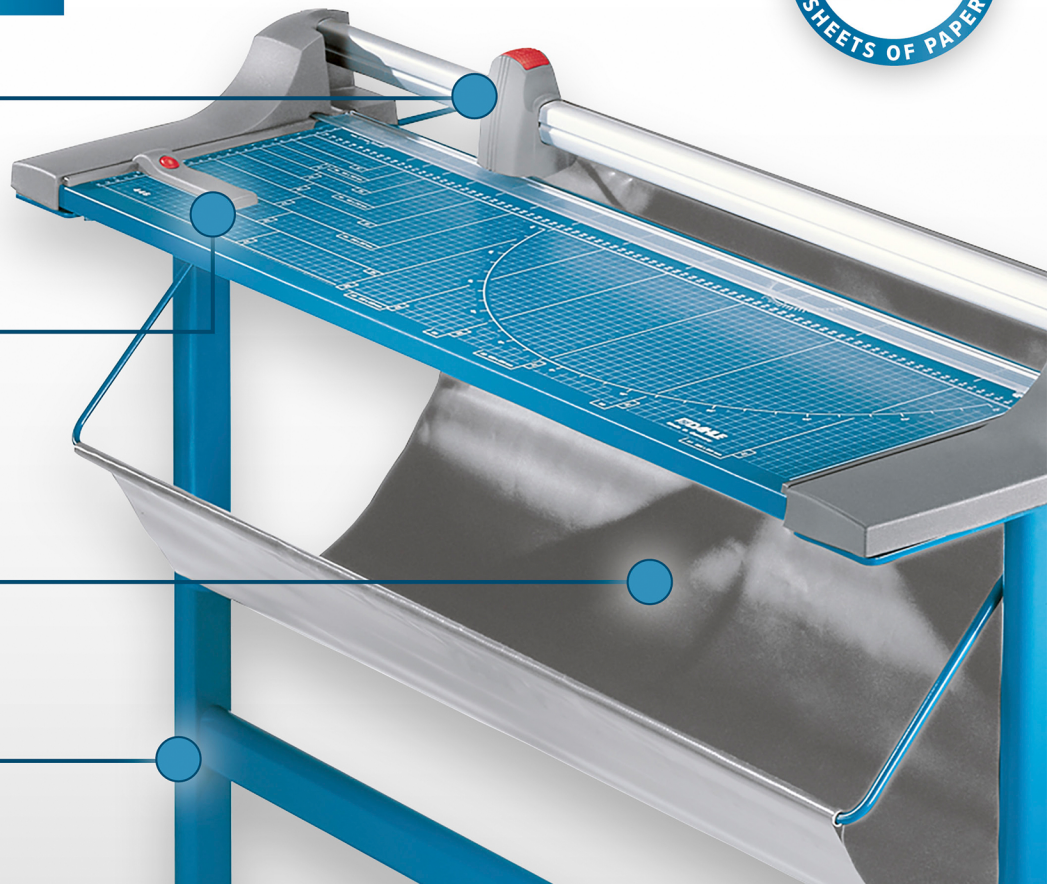

Dahle 446s

Large Format Premium Rotary Trimmer

The Dahle 446 Premium Rotary Trimmer with a 36" cut length is designed for precision trimming of thicker material. It features a ground self-sharpening blade, an extruded aluminum guide bar for strength, and an automatic clamp to prevent shifting. This German engineered cutter is ultra-precise and ideal for trimming paper, cardstock, and matboard.

Features | Benefits

- Self-sharpening blade cuts in both directions
- Dual cylinder aluminum guide bar for strength in trimming thicker material
- Automatic clamp holds work securely and prevents shifting
- Sturdy metal base provides a solid foundation
- Ground steel blade is encased in protective housing for safety
- German engineered for precise trimming
- Cuts up to 22 sheets of paper at a time
- Screened inch, metric, and angle guides for easy alignment
- Adjustable alignment guide for repetitive cutting
- Perfect for trimming paper, photographs, cardstock, and matboard

Self-sharpening system maintains a perfectly honed blade.

Easily align work with screened inch, metric, and angled guide lines.

Cut Length

Sheet Capacity

Self Sharpening

Automatic Paper Clamp

Alignment Guide

Featuring screened guides and an adjustable alignment guide

Vinyl Paper Catch

Metal Stand

For stability and the ideal cutting height

Dual cylinder aluminum guide bar keeps cutting head straight and stable while trimming.