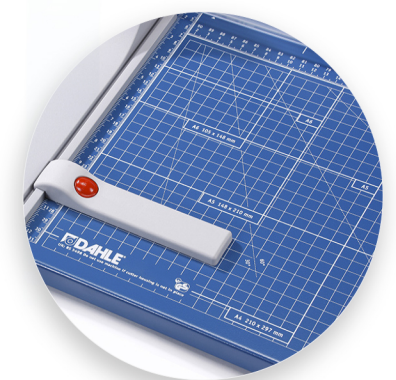

Dahle 446s

Large Format Premium Rotary Trimmer

The Dahle 446 Premium Rotary Trimmer with a 36" cut length is designed for precision trimming of thicker material. It features a ground self-sharpening blade, an extruded aluminum guide bar for strength, and an automatic clamp to prevent shifting. This German engineered cutter is ultra-precise and ideal for trimming paper, cardstock, and matboard.

Features | Benefits

- Self-sharpening blade cuts in both directions
- Dual cylinder aluminum guide bar for strength in trimming thicker material
- Automatic clamp holds work securely and prevents shifting
- Sturdy metal base provides a solid foundation
- Ground steel blade is encased in protective housing for safety
- German engineered for precise trimming
- Cuts up to 22 sheets of paper at a time
- Screened inch, metric, and angle guides for easy alignment
- Adjustable alignment guide for repetitive cutting
- Perfect for trimming paper, photographs, cardstock, and matboard

Self-sharpening system maintains a perfectly honed blade.

Easily align work with screened inch, metric, and angled guide lines.

Cut Length

Sheet Capacity

Self Sharpening

Automatic Paper Clamp

Alignment Guide

Featuring screened guides and an adjustable alignment guide

Vinyl Paper Catch

Metal Stand

For stability and the ideal cutting height

Dual cylinder aluminum guide bar keeps cutting head straight and stable while trimming.