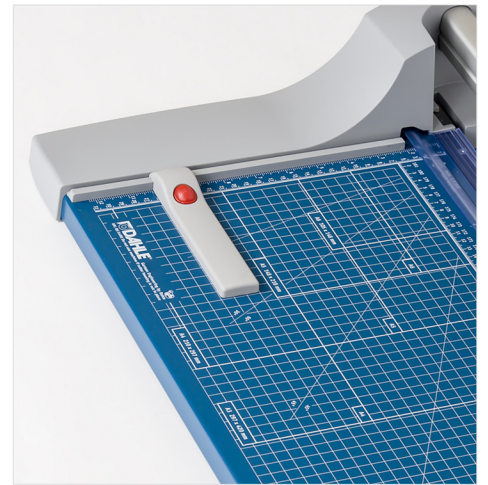

Metal base provides a stable cutting foundation that won't warp or crack.

Dahle 446 Premium Rotary Trimmer

Cutting Length	Sheet Capacity	Dimensions (length x width x height)	Warranty
36"	22 Sheets	44.125" x 15.125" x 4"	Lifetime (excludes blade)