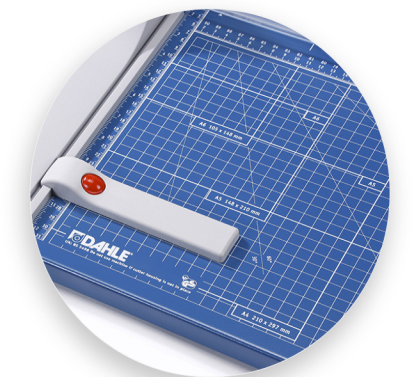

Dahle 446

Premium Rotary Trimmer

The Dahle 446 Premium Rotary Trimmer with a 36" cut length is designed for precision trimming of thicker material. It features a ground self-sharpening blade, an extruded aluminum guide bar for strength, and an automatic clamp to prevent shifting. This German engineered cutter is ultra-precise and ideal for trimming paper, cardstock, and matboard.

Features | Benefits

- Self-sharpening blade cuts in both directions
- Dual cylinder aluminum guide bar for strength in trimming thicker material
- Automatic clamp holds work securely and prevents shifting
- Sturdy metal base provides a solid foundation
- Ground steel blade is encased in protective housing for safety
- German engineered for precise trimming
- Cuts up to 22 sheets of paper at a time
- Screened inch, metric, and angle guides for easy alignment
- Adjustable alignment guide for repetitive cutting
- Perfect for trimming paper, photographs, cardstock, and matboard

Self-sharpening system maintains a perfectly honed blade.

Easily align work with screened inch, metric, and angled guide lines.

Cut Length

Sheet Capacity

Self Sharpening

Automatic Paper Clamp

Alignment Guide

Metal Base

German Engineered

With a self-sharpening blade and a sturdy metal base, this precision cutter is ideal for trimming paper, photos, cardstock, and matboard.

Dual cylinder aluminum guide bar keeps cutting head straight and stable while trimming.