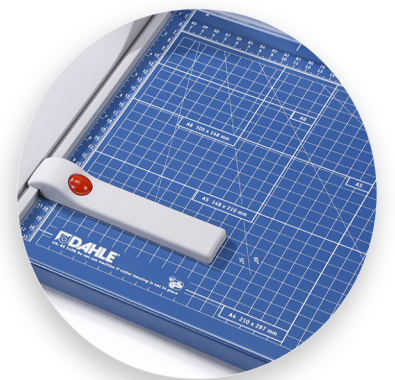

## Premium Rotary Trimmer

The Dahle 442 Premium Rotary Trimmer with a 20" cut length is designed for precision trimming of thicker material. It features a ground self-sharpening blade, an extruded aluminum guide bar for strength, and an automatic clamp to prevent shifting. This German engineered cutter is ultra-precise and ideal for trimming paper, cardstock, and matboard.

*Self-sharpening system maintains a perfectly honed blade.*

### Features | Benefits

- Self-sharpening blade cuts in both directions
- Dual cylinder aluminum guide bar for strength in trimming thicker material
- Automatic clamp holds work securely and prevents shifting
- Sturdy metal base provides a solid foundation
- Ground steel blade is encased in protective housing for safety
- German engineered for precise trimming
- Cuts up to 30 sheets of paper at a time
- Screened inch, metric, and angle guides for easy alignment
- Adjustable alignment guide for repetitive cutting
- Perfect for trimming paper, photographs, cardstock, and matboard

*With a self-sharpening blade and a sturdy metal base, this precision cutter is ideal for trimming paper, photos, cardstock, and matboard.*

*Dual cylinder aluminum guide bar keeps cutting head straight and stable while trimming.*