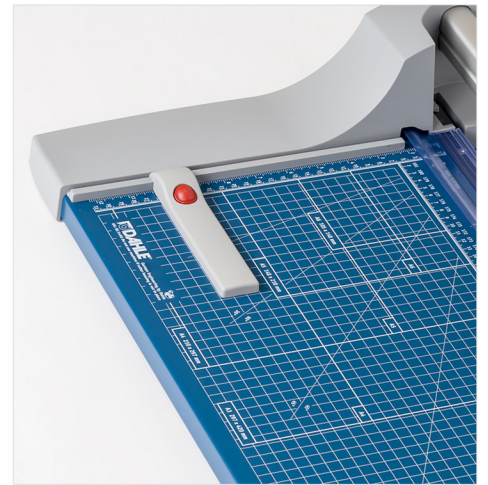

Metal base provides a stable cutting foundation that won't warp or crack.

Dahle 442 Premium Rotary Trimmer

Cutting Length	Sheet Capacity	Dimensions (length x width x height)	Warranty
20"	30 Sheets	28" x 15.13" x 4"	Lifetime (excludes blade)