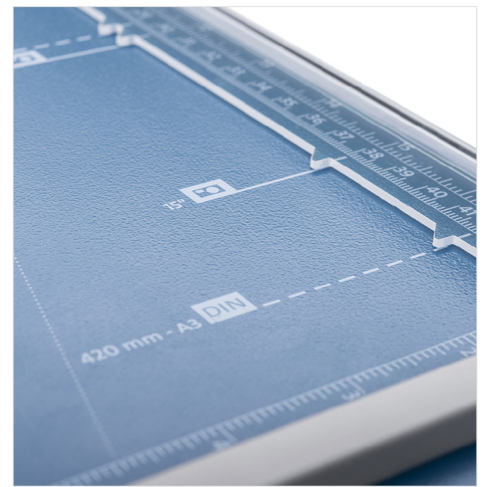

Metal base provides a stable cutting foundation that won't warp or crack.

Dahle 508 Personal Rotary Trimmer

Cutting Length	Sheet Capacity	Dimensions (length x width x height)	Warranty
18"	5 Sheets	22.75" x 8.13" x 2.9"	Lifetime (excludes blade)

BINDING 101

(866)537-2244 • info@buy101.com
www.binding101.com