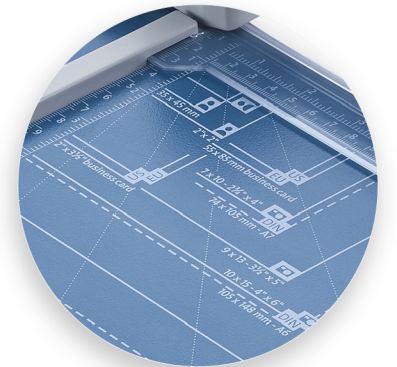

Dahle 508

Personal Rotary Trimmer

The Dahle 508 Personal Rotary Trimmer with a 18" cut length is lightweight and portable for just about any application. It features a ground self-sharpening blade that cuts in both directions, a triangular aluminum guide bar for strength, and an automatic clamp to prevent shifting. This German engineered cutter is ideal for trimming paper, photographs, and cardstock.

The blade is encased in a protective housing for safety.

Features | Benefits

- Self-sharpening blade cuts in both directions
- Ground steel blade is encased in protective housing for safety
- Automatic clamp holds work securely and prevents shifting
- Sturdy metal base has non-slip rubber feet
- German engineered for precision and accuracy
- Triangular aluminum guide bar for strength
- Screened inch, metric and angled guides for easy alignment
- Lightweight and portable
- Trims paper, photos, and cardstock
- Great for photographers, craft enthusiasts, and office professionals

Easily align work with screened inch and angled guide lines.

Cut Length

Sheet Capacity

Self Sharpening

Automatic Paper Clamp

Metal Base

German Engineered

Warranty

With a self-sharpening blade and a sturdy metal base, this precision cutter is ideal for trimming paper, photos, and cardstock.

Triangular aluminum guide bar keeps cutting head straight and stable while trimming.