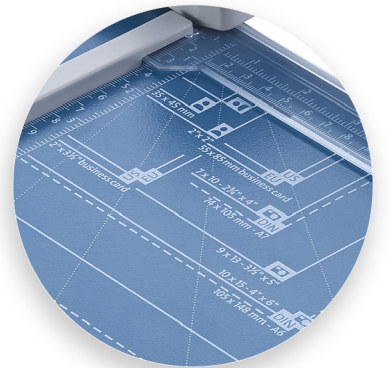

Easily align work with screened inch and angled guide lines.

Cut Length

Sheet Capacity

Self Sharpening

Automatic Paper Clamp

Metal Base

German Engineered

Warranty