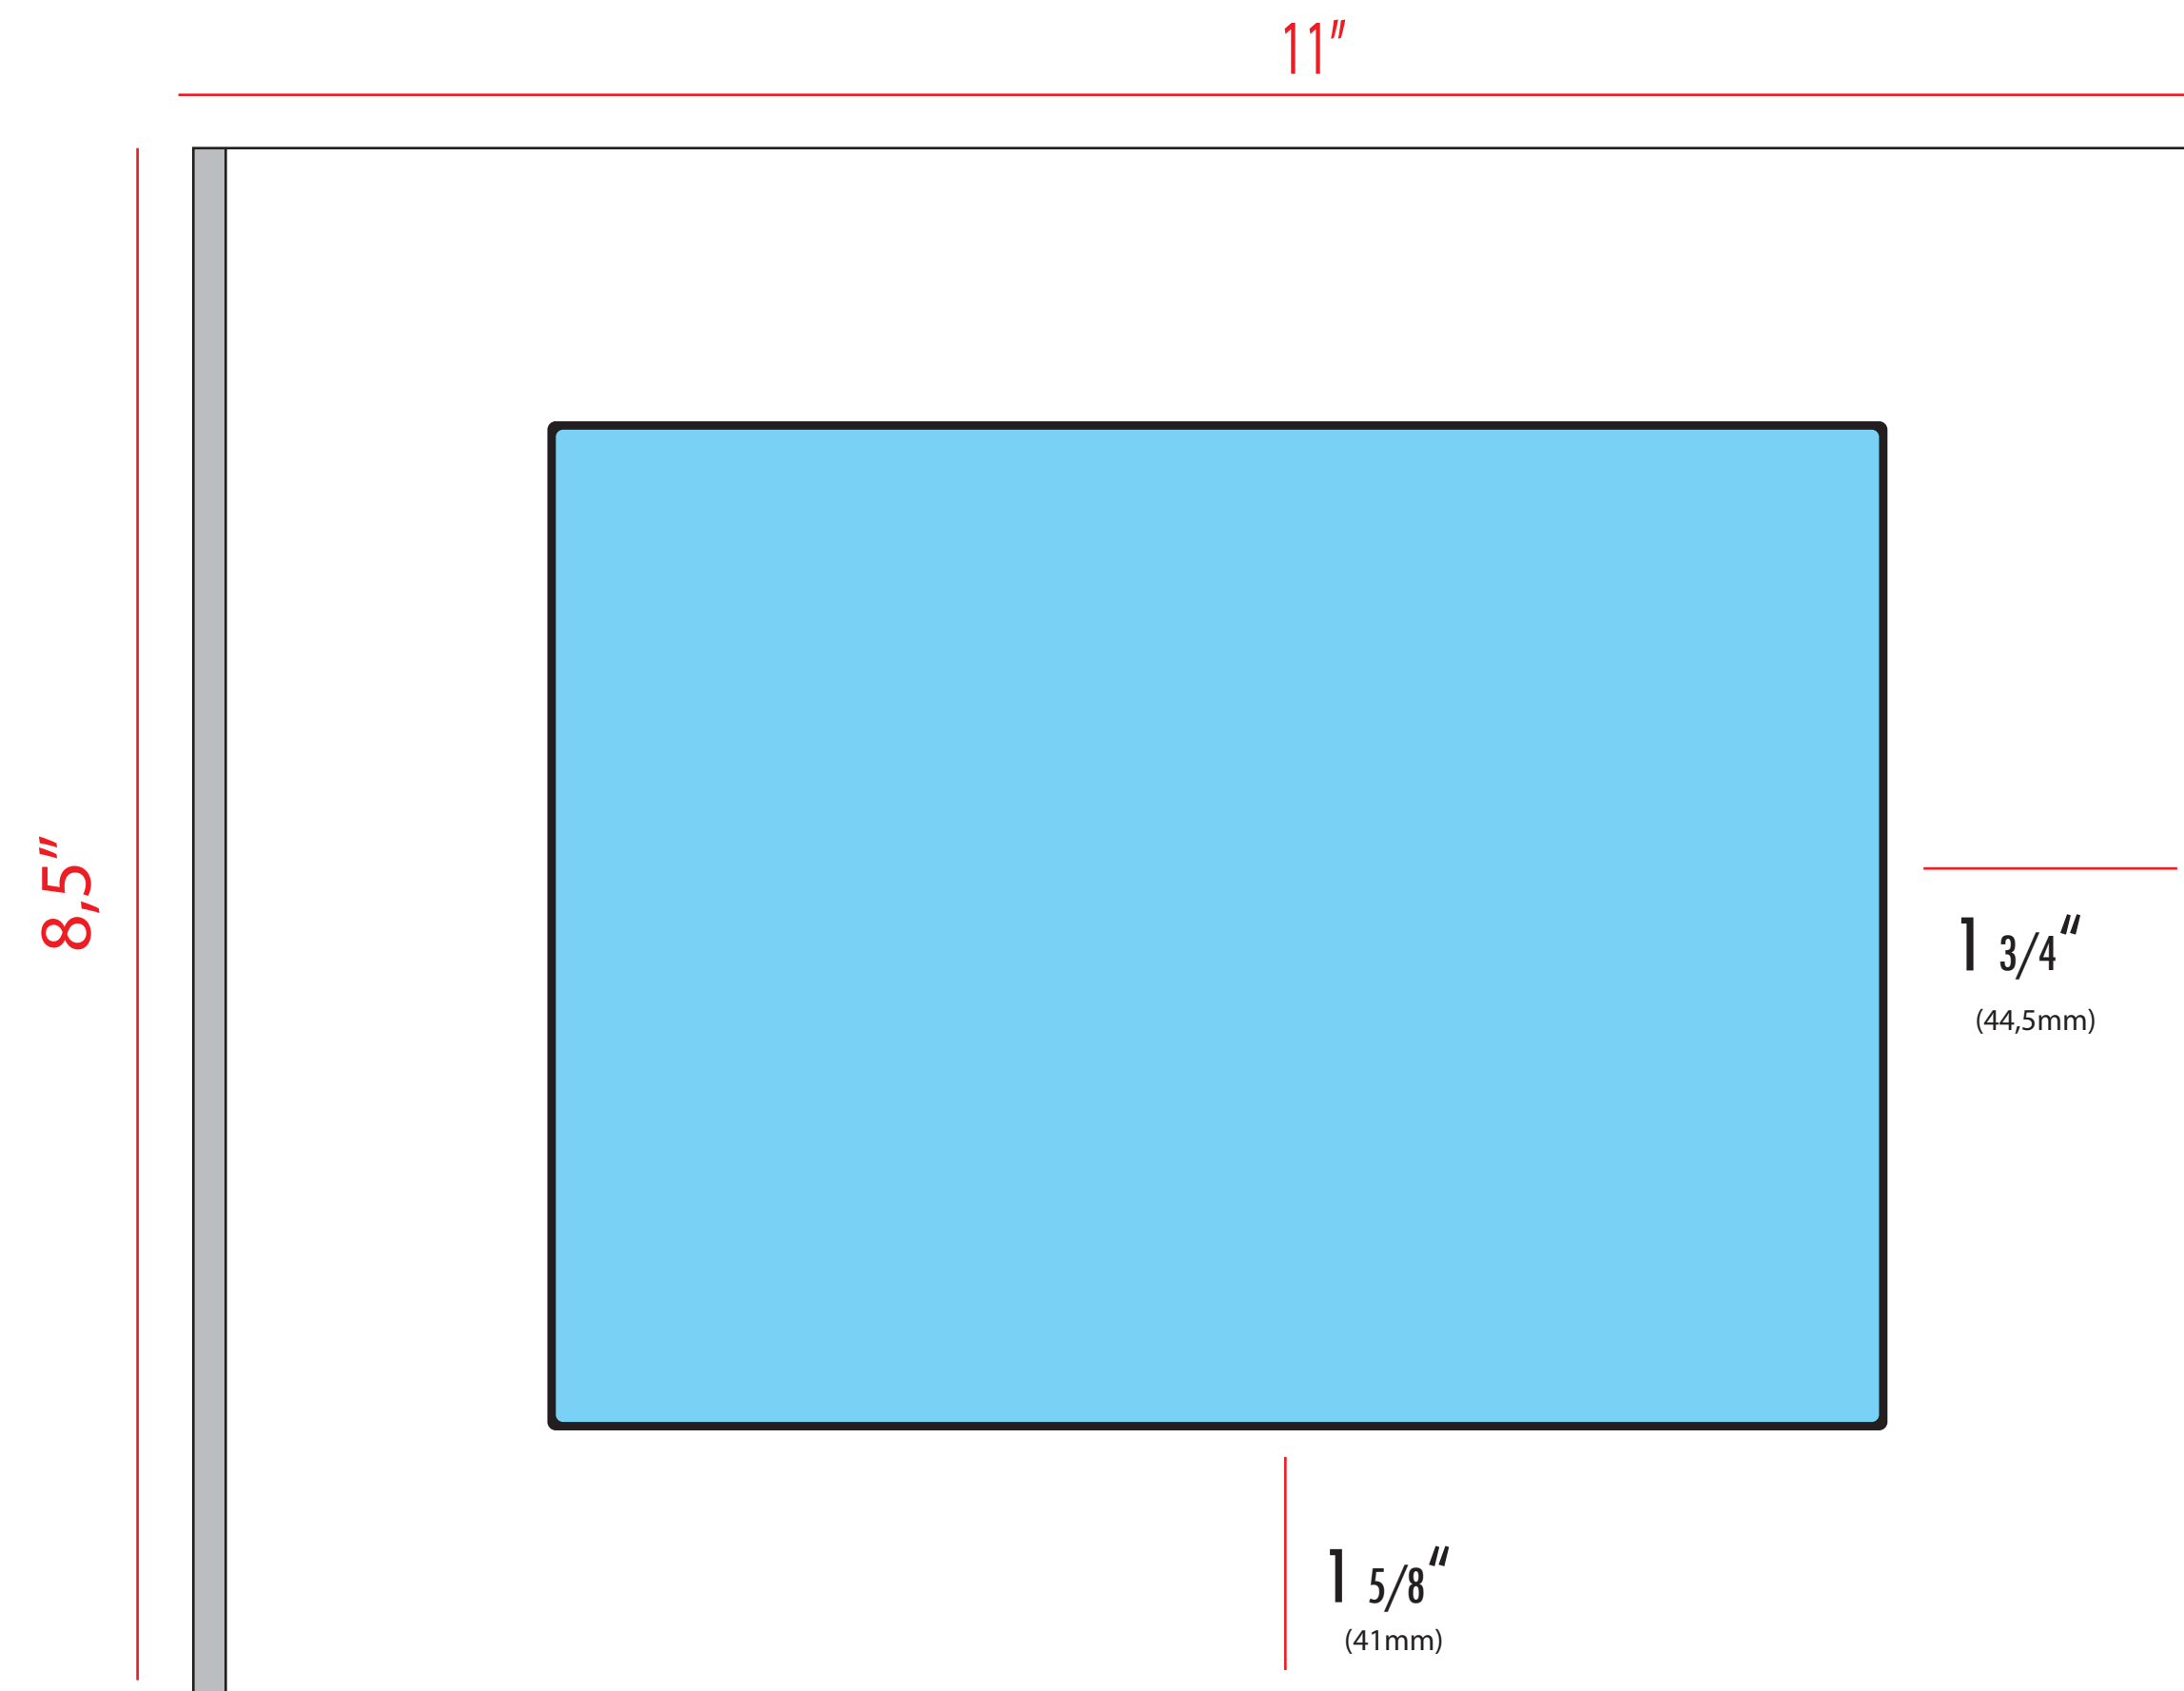

# Lettersize aPOD Covers

version 24th of August 2006

-  Label - 184x138mm or 7 1/4" x 5 7/16" & round corner of 1mm
-  Block for Deboss - 186x140mm or 7 5/16" x 5 1/2"