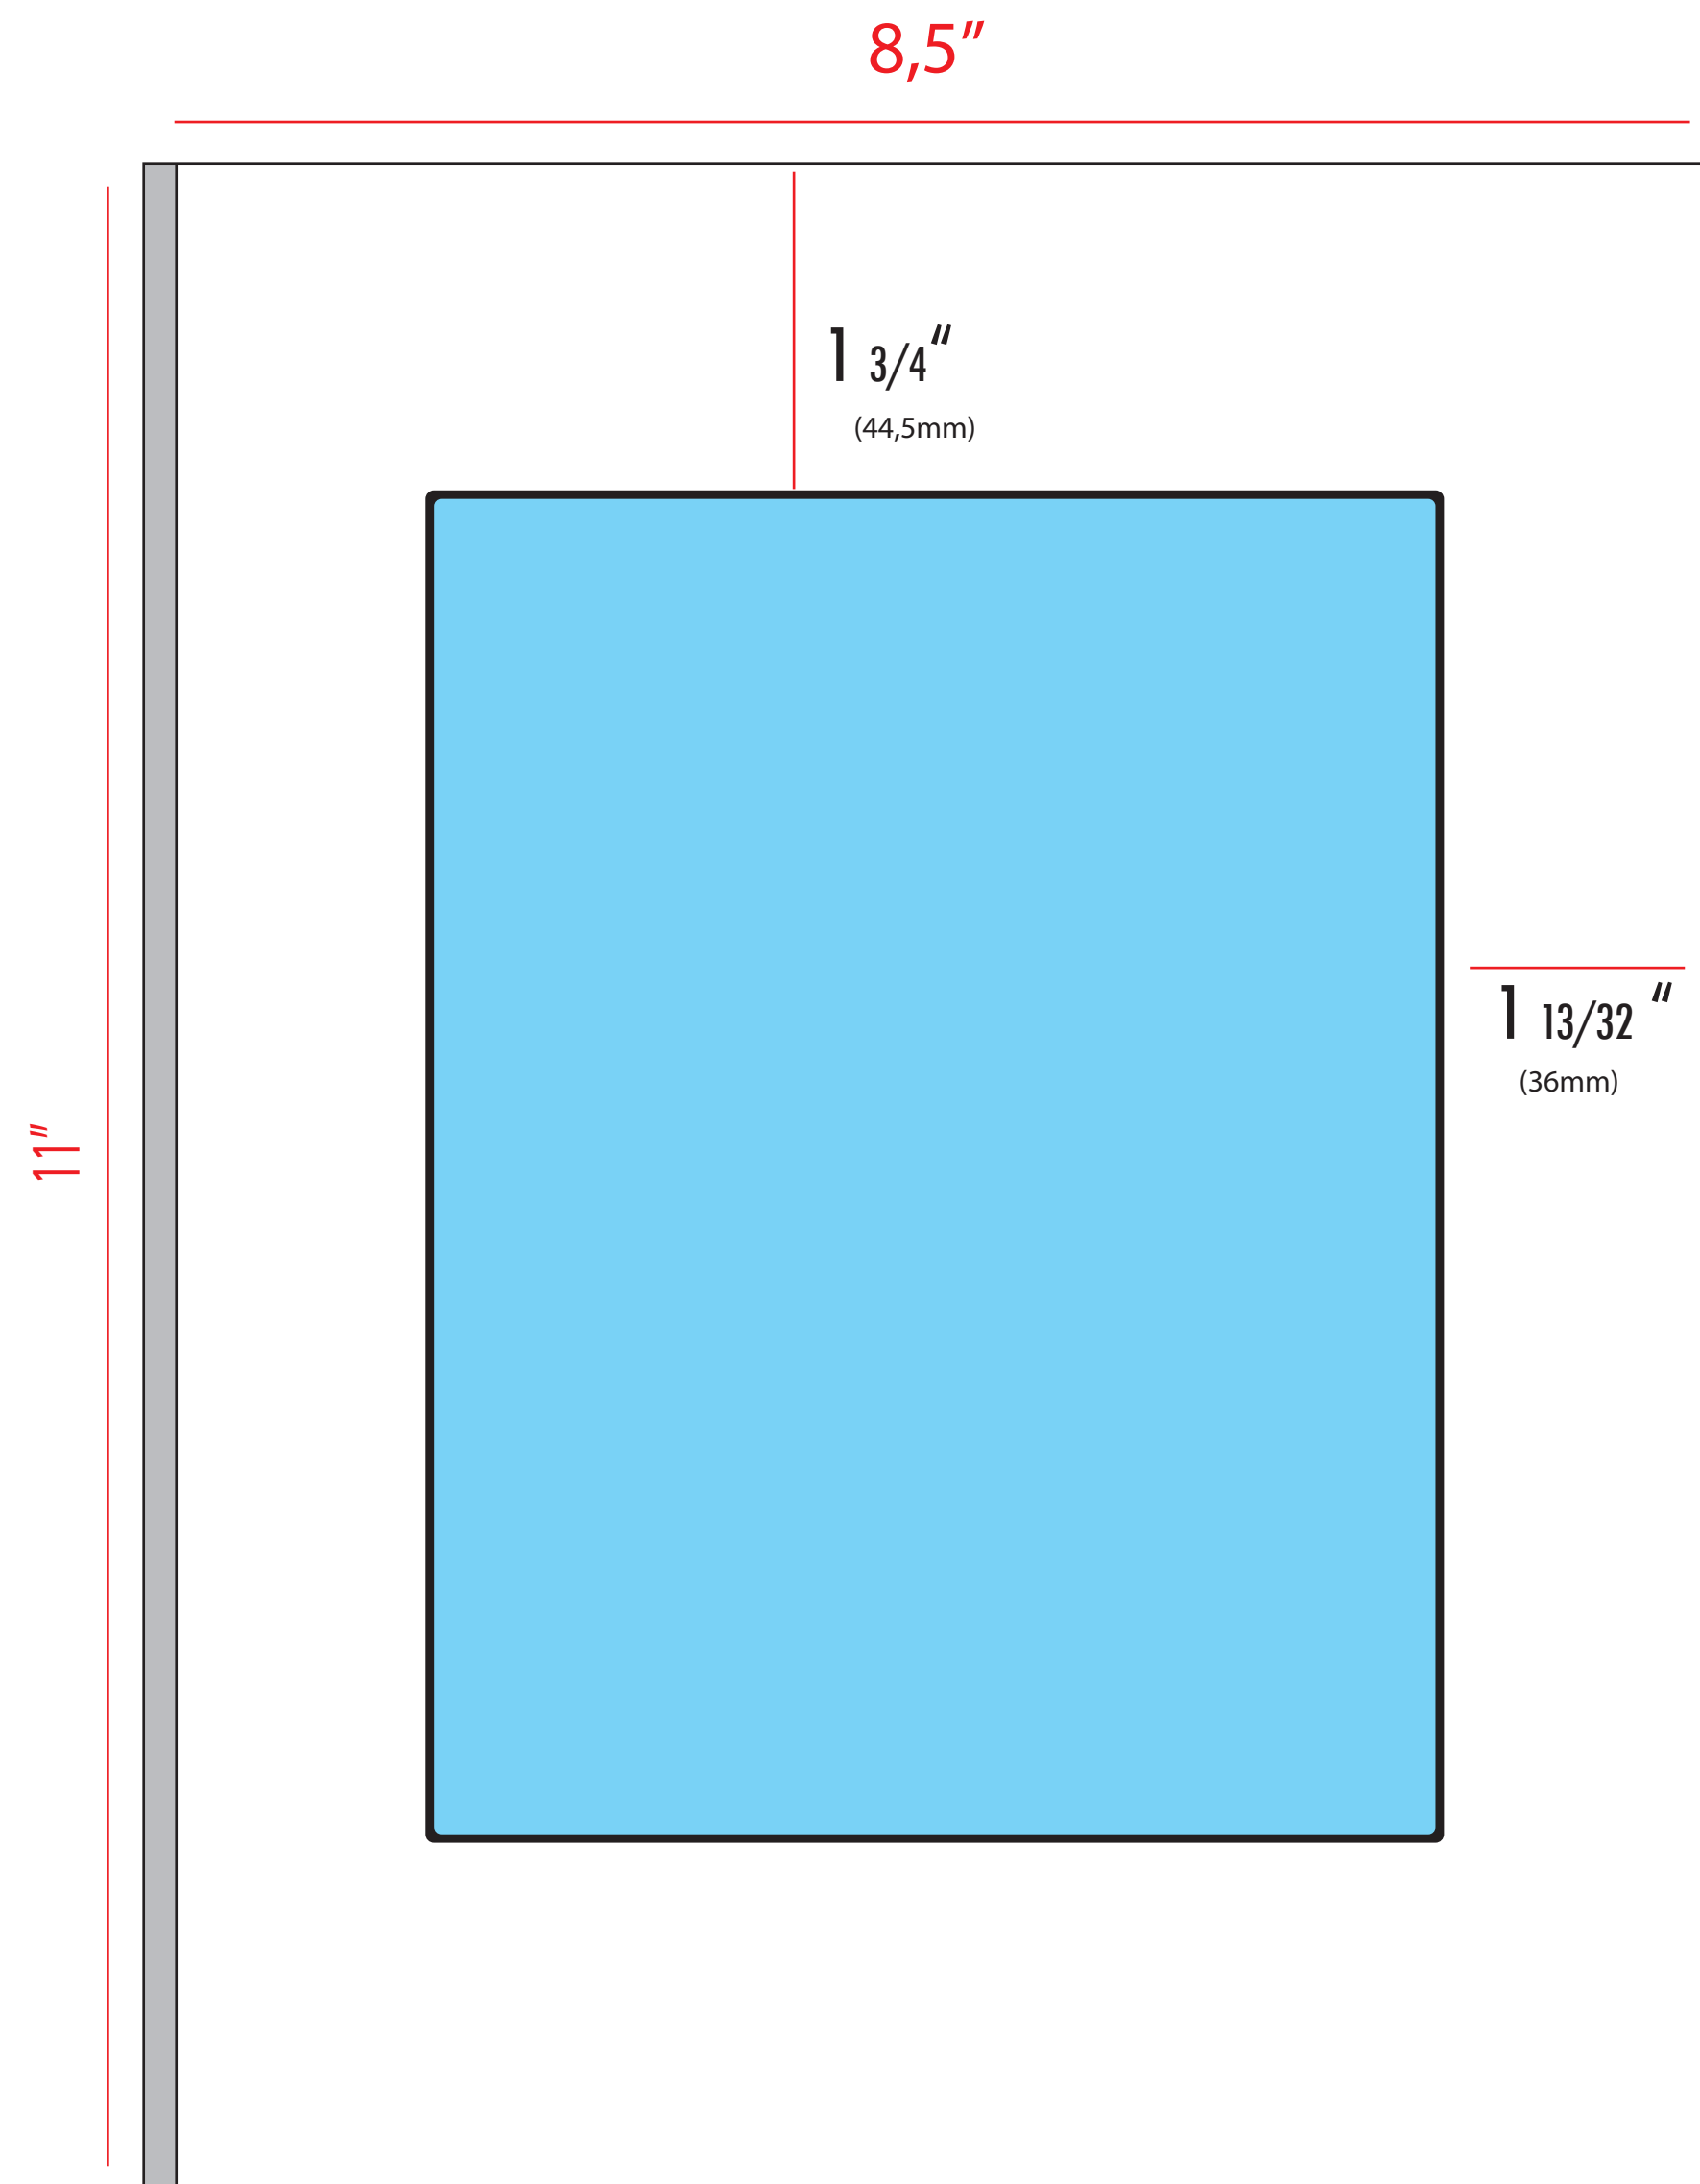

# Lettersize aPOD Covers

version 24th of August 2006

-  Label - 184x138mm or 7 1/4" x 5 7/16" & round corner of 1mm
-  Block for Deboss - 186x140mm or 7 5/16" x 5 1/2"